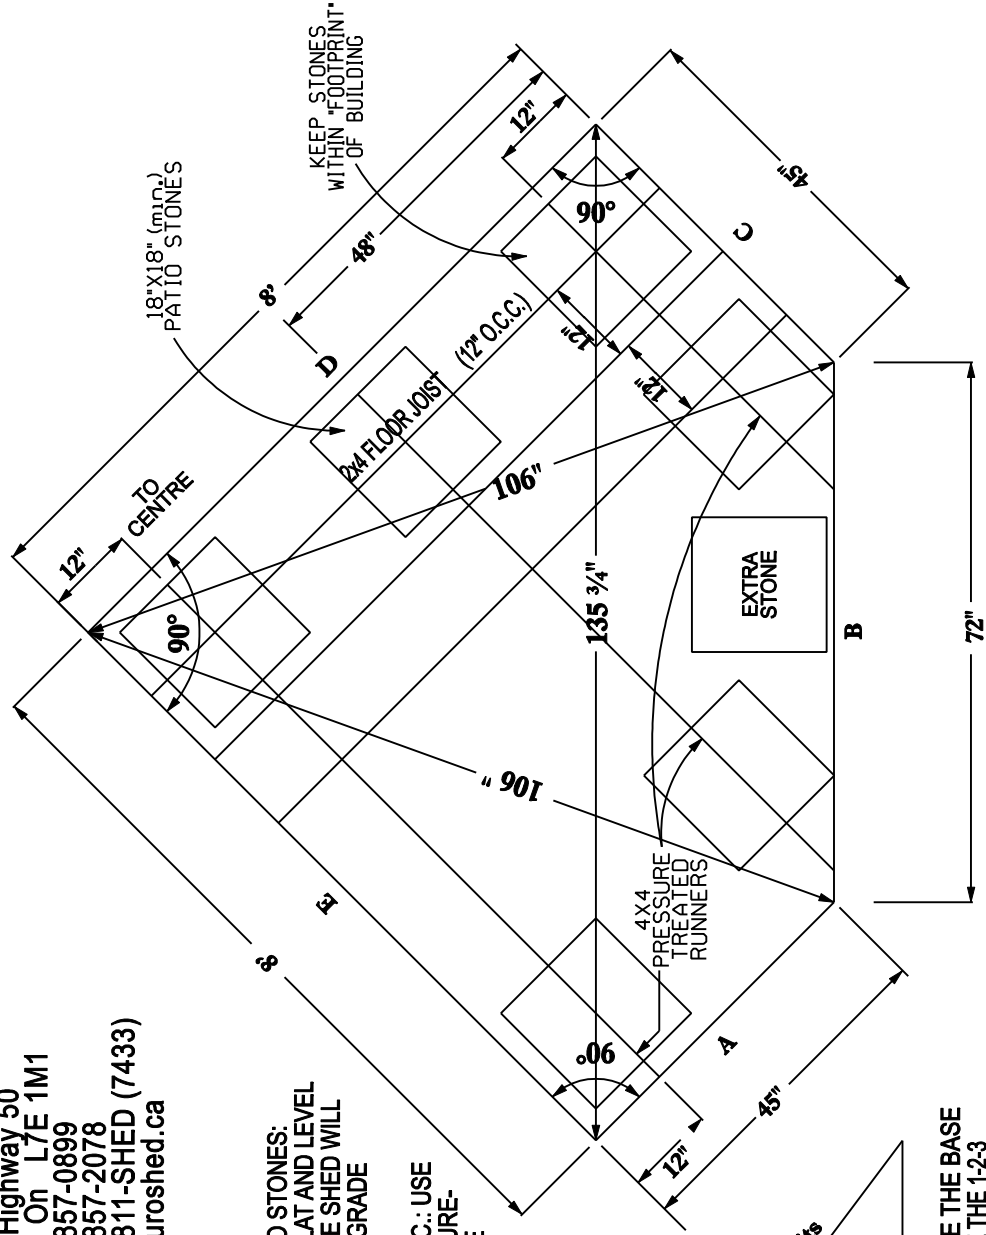

## 8' X 8' 5-SIDED CABANA LAYOUT

### NOTES:

- SHEDS ON PATIO STONES: UNDER IDEAL FLAT AND LEVEL CONDITIONS THE SHED WILL BE 7"-8" ABOVE GRADE

- SHEDS ON CONC.: USE OUTSIDE MEASUREMENTS FOR THE INSIDE OF THE FORMS IF POURING A PAD.

TO MAKE SURE THE BASE IS 'SQUARE' USE THE 1-2-3 METHOD. REFER TO THE ABOVE DIAGRAM

PLAN VIEW

### CROSS-SECTION A-A SIDE